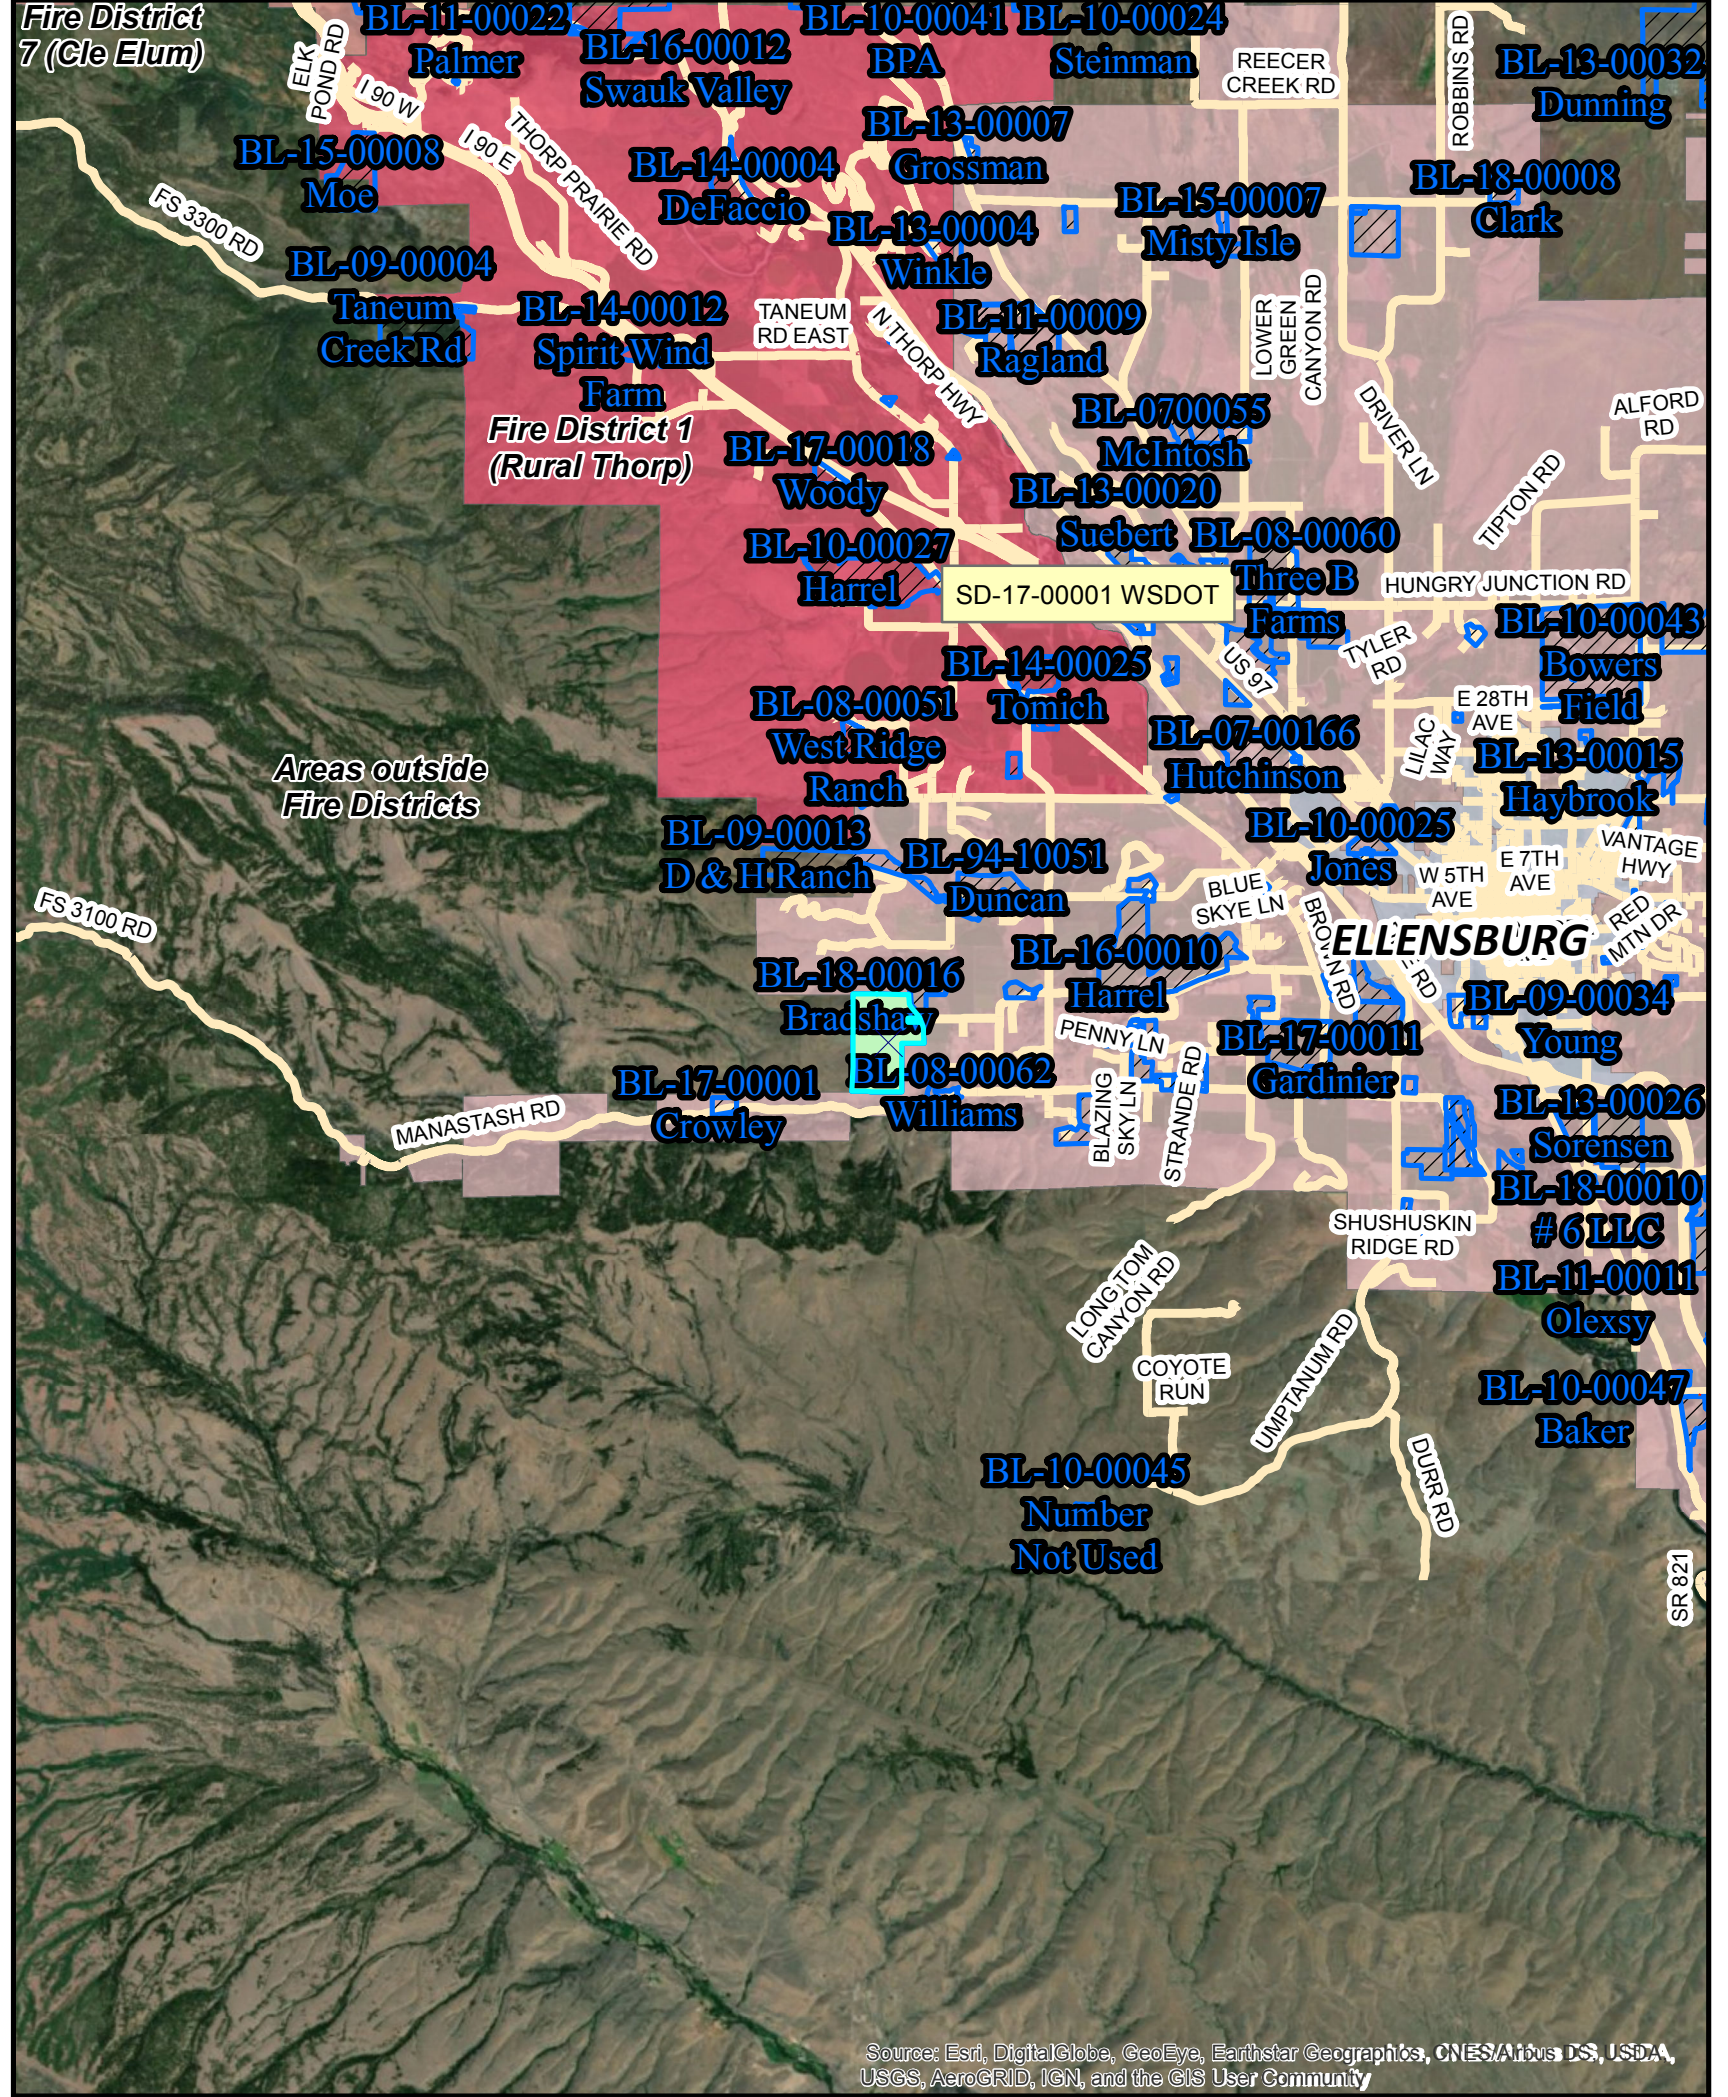

Fire District 7 (Cle Elum)

Source: Esri, DigitalGlobe, GeoEye, Earthstar Geographics, CNES/Airbus DS, USDA, USGS, AeroGRID, IGN, and the GIS User Community

**BL-18-00016 Bradshaw**

**Vicinity Map**